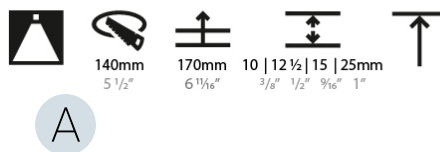

ELECTRICAL

Lamp Type: LED (Zhaga Standard)
Input Wattage (W): 13.2 / 16.5
Total Output Wattage (W): 12.1 / 14.7
Dimming: Tri-Mode (Non-Dimming and Phase Dimming (120Vac only) and 0-10V Dimming)
Driver Included: No
Driver Location: Recessed Housing
Driver Type: Constant Current - Universal
Driver Class: Class 2
Housing: See components
Input Voltage (V): 120 - 277
Constant Current (MA): 350

LED

Number of LEDs: 1
Color Temperature (°K): 2700 / 3000 / 3500 / 4000
Max. Delivered Lumen (lm): 814 / 877 / 911 / 930
Nominal Lumen (lm): 1246 / 1342 / 1396 / 1424
CRI: >90 CRI
Efficiency (%): 90.5
Lamp Life (hrs): 50000
Upon Request: RGB-W Tunable White Special Color Temperature Special LED

OPTICAL

Reflector°: 10
Optic°: Lens Pack - No Lens / Linear Spread Lens / Honeycomb / Spread Lens
Upon Request: Special Beam Angles

RATINGS AND CERTIFICATIONS

382, F 416-247-9319, www.zaneen.com

Available by International for North American Standards at the end of the existing Model #. For assistance on 'custom' specifications, contact zteam@zaneen.com. In a constant effort to supply the best product, we reserve the right to change specifications or materials without notice. The most recent specification sheets are found at zaneen.com

IP rating: IP20