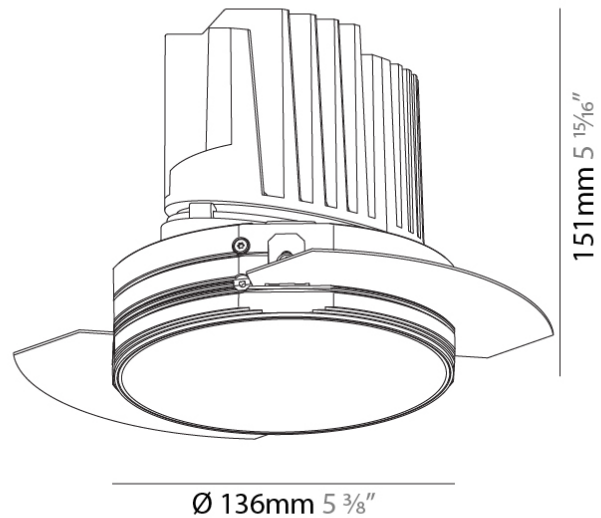

ELECTRICAL

Lamp Type: LED (Zhaga Standard)
Input Wattage (W): 13.2 / 16.5
Total Output Wattage (W): 12.1 / 14.7
Dimming: Tri-Mode (Non-Dimming and Phase Dimming (120Vac only) and 0-10V Dimming)
Driver Included: No
Driver Location: Recessed Housing
Driver Type: Constant Current - Universal
Driver Class: Class 2
Housing: See components
Input Voltage (V): 120 - 277
Constant Current (MA): 350

LED

Number of LEDs: 1
Color Temperature (°K): 2700 / 3000 / 3500 / 4000
Max. Delivered Lumen (lm): 814 / 877 / 911 / 930
Nominal Lumen (lm): 1246 / 1342 / 1396 / 1424
CRI: >90 CRI
Efficiency (%): 90.5
Lamp Life (hrs): 50000
Upon Request: RGB-W Tunable White Special Color Temperature Special LED

OPTICAL

Reflector°: 10
Optic°: Lens Pack - No Lens / Linear Spread Lens / Honeycomb / Spread Lens
Upon Request: Special Beam Angles

RATINGS AND CERTIFICATIONS

382, F 416-247-9319, www.zaneen.com

Available by International for North American Standards at the end of the existing Model #. For assistance on 'custom' specifications, contact zteam@zaneen.com. In a constant effort to supply the best product, we reserve the right to change specifications or materials without notice. The most recent specification sheets are found at zaneen.com

IP rating: IP20